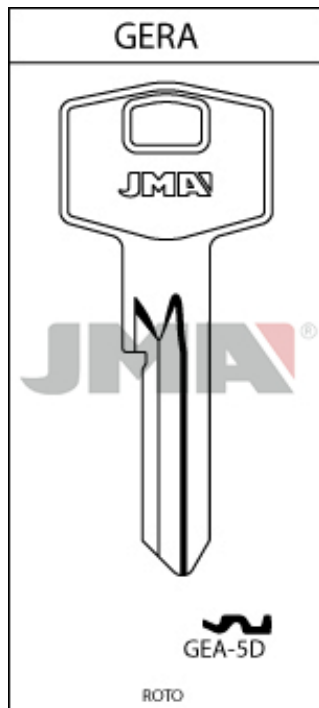

FOR: GERA

CATALOGUE

COMPARATIVE CODE

C.11

ERREBI GRA2

CATEGORY

CERRADURAS DE CILINDRO

SECONDARY BRANDS

ROTO

GEA-5D

SIMILAR

MACHINE	ACCESSORY	MATERIAL	FINSIH	COLOUR
		ACERO	NIQUELADO	